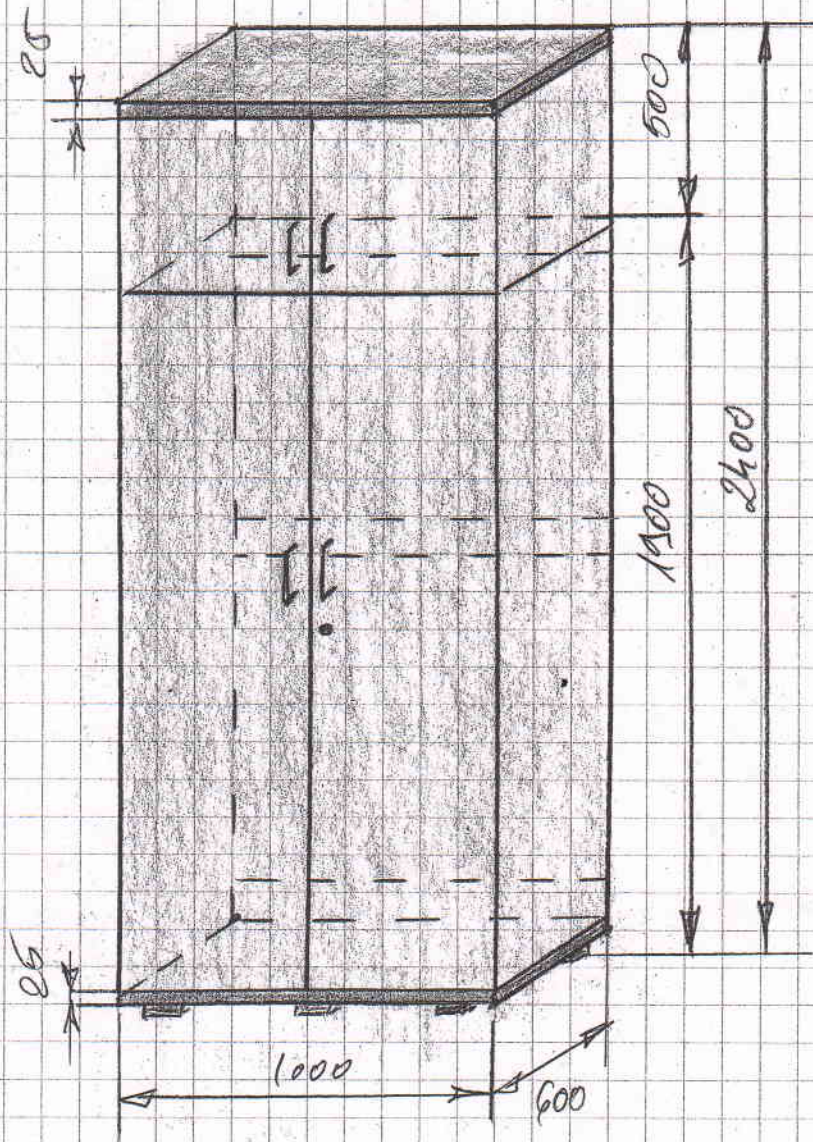

Birou 2000x1200x800

ANIZAT
SERVICIU LOGISTIC
POP. CIVIL

Dulap haine 1000 x 600 x 2400 = 16m.

ANIZAT
SCF SERVICIU LOGISTIC
K-GL
POPE CATALIN

Dalap 1000 x 600 x 2400 - 16ac

AVIZAT
ȘEF SERVICIU LOGIC P.C.
L. CL
POPA CATALIN