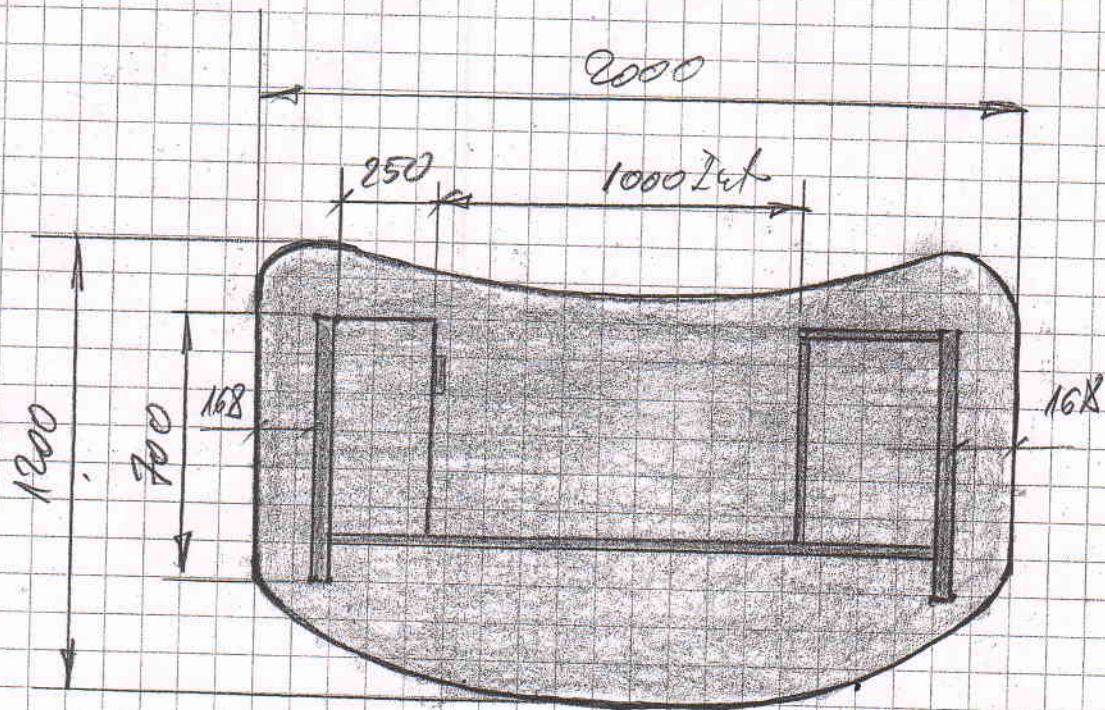

Birou 2000x1200x800

ANIZAT
SERVICIU LOGISTIC
POP. CIVIL

Dulap haine 1000 x 600 x 2400 = 16m.

ANIZAT
SCF SERVICIU LOGISTIC
K-GL
POPE CATALIN

Dalap 1000 x 600 x 2400 - 16ac

AVIZAT
ȘEF SERVICIU LOGIC P.C.
L. CL
POPA CATALIN