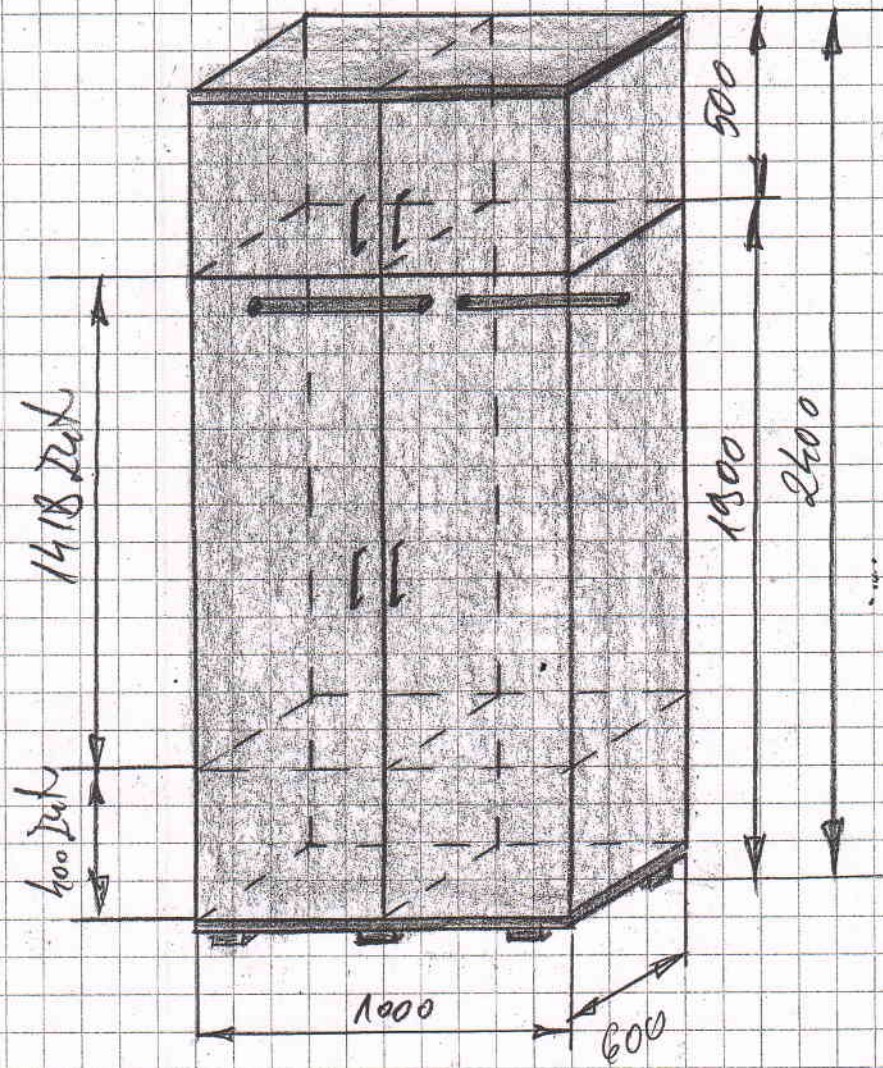

Birou 2000x1200x800

ANIZAT
SERVICIU LOGISTIC
POP. CIVIL

Dulap haine 1000 x 600 x 2400 = 16m.

ANIZAT
SCF SERVICIU LOGISTIC
K-GL
POPE CATALIN

Dalap 1000 x 600 x 2400 - 16ac

AVIZAT
ȘEF SERVICIU LOGIC P.C.
L. CL
POPA CATALIN